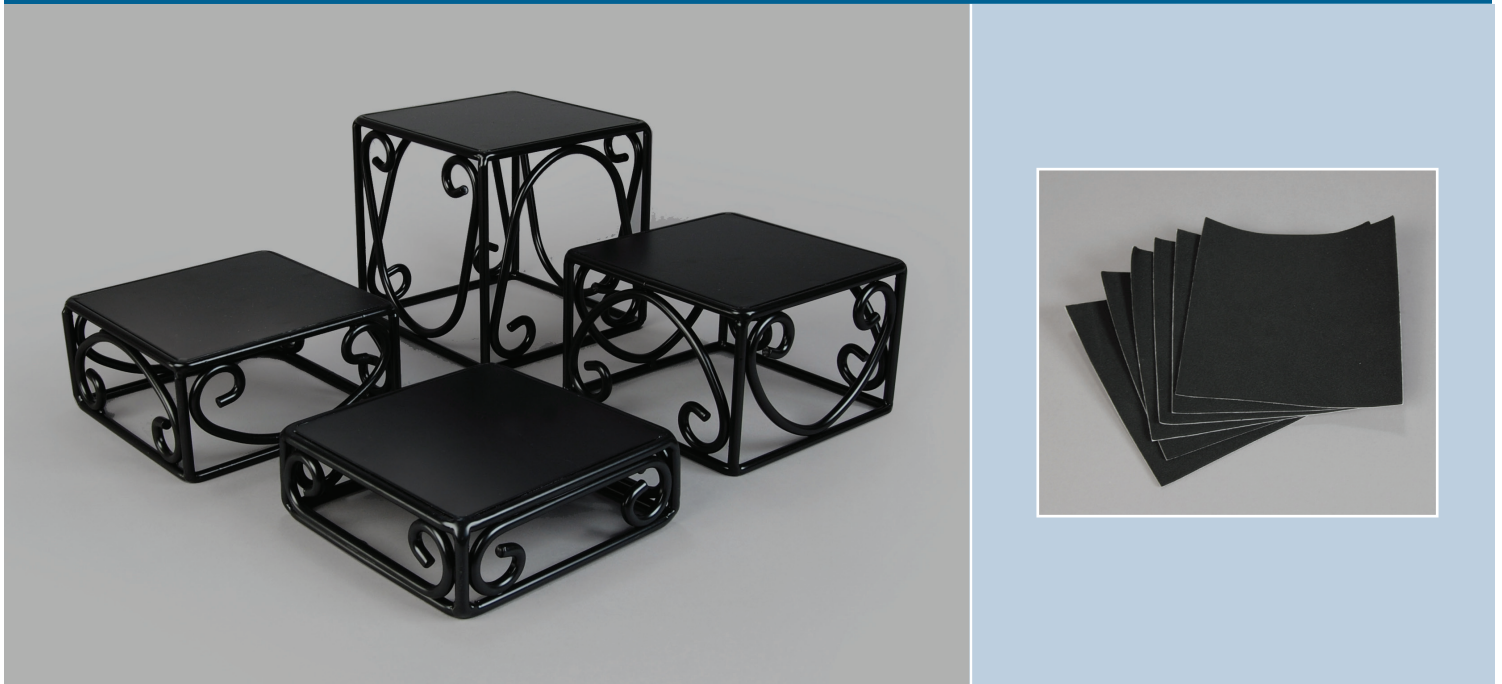

Regency Scroll Pedestal

Features and Benefits

- ◆ Ornate scrollwork defines these attractive pedestals
- ◆ Use to add dimension to your case or highlight certain items
- ◆ Pedestals fit a variety of bowls, platters, and trays
- ◆ Black steel construction is extremely durable
- ◆ Use with optional black non-skid neoprene pad for extra security; sold in bags of 6 only, order 1 to receive 6 pads

Decorative scrollwork provides upscale look

Regency Scroll Pedestals are perfect for any retail environment from the Deli and Bakery areas to the Floral Department. The Pedestals are steel coated for durability and include non-slip pads on the top to hold your display in place.

The decorative scrollwork provides for a high end look for your custom display. Use all three heights of the Pedestals in your display for the greatest impact.

Specifications

Item No.	Style	Dimensions	Finish	Pack
9921317445	Pedestal	6" W x 6" L x 2" H	Black	1
9921314187	Pedestal	6" W x 6" L x 3" H	Black	1
9921318614	Pedestal	6" W x 6" L x 4" H	Black	1
9921315804	Pedestal	6" W x 6" L x 6" H	Black	1
9921214052	Neoprene Pad	4.75" W x 4.75" L	Black	6